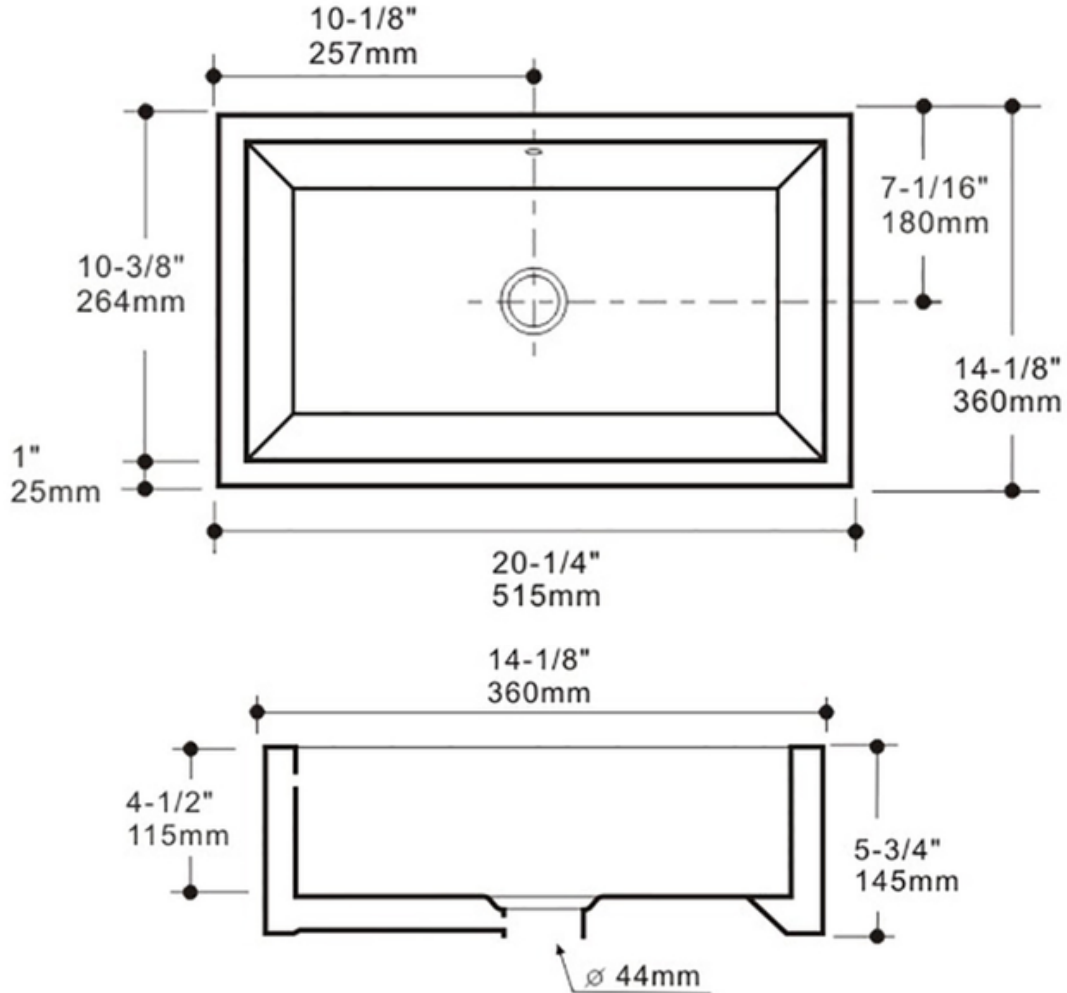

Technical Information

All product dimensions are nominal

Exterior Measurements: 20 1/4" x 14 1/8" x 5 3/4"

Bowl Configuration: Single

Finish: Vitreous China

Installation Information

Install this product according to the installation instructions.